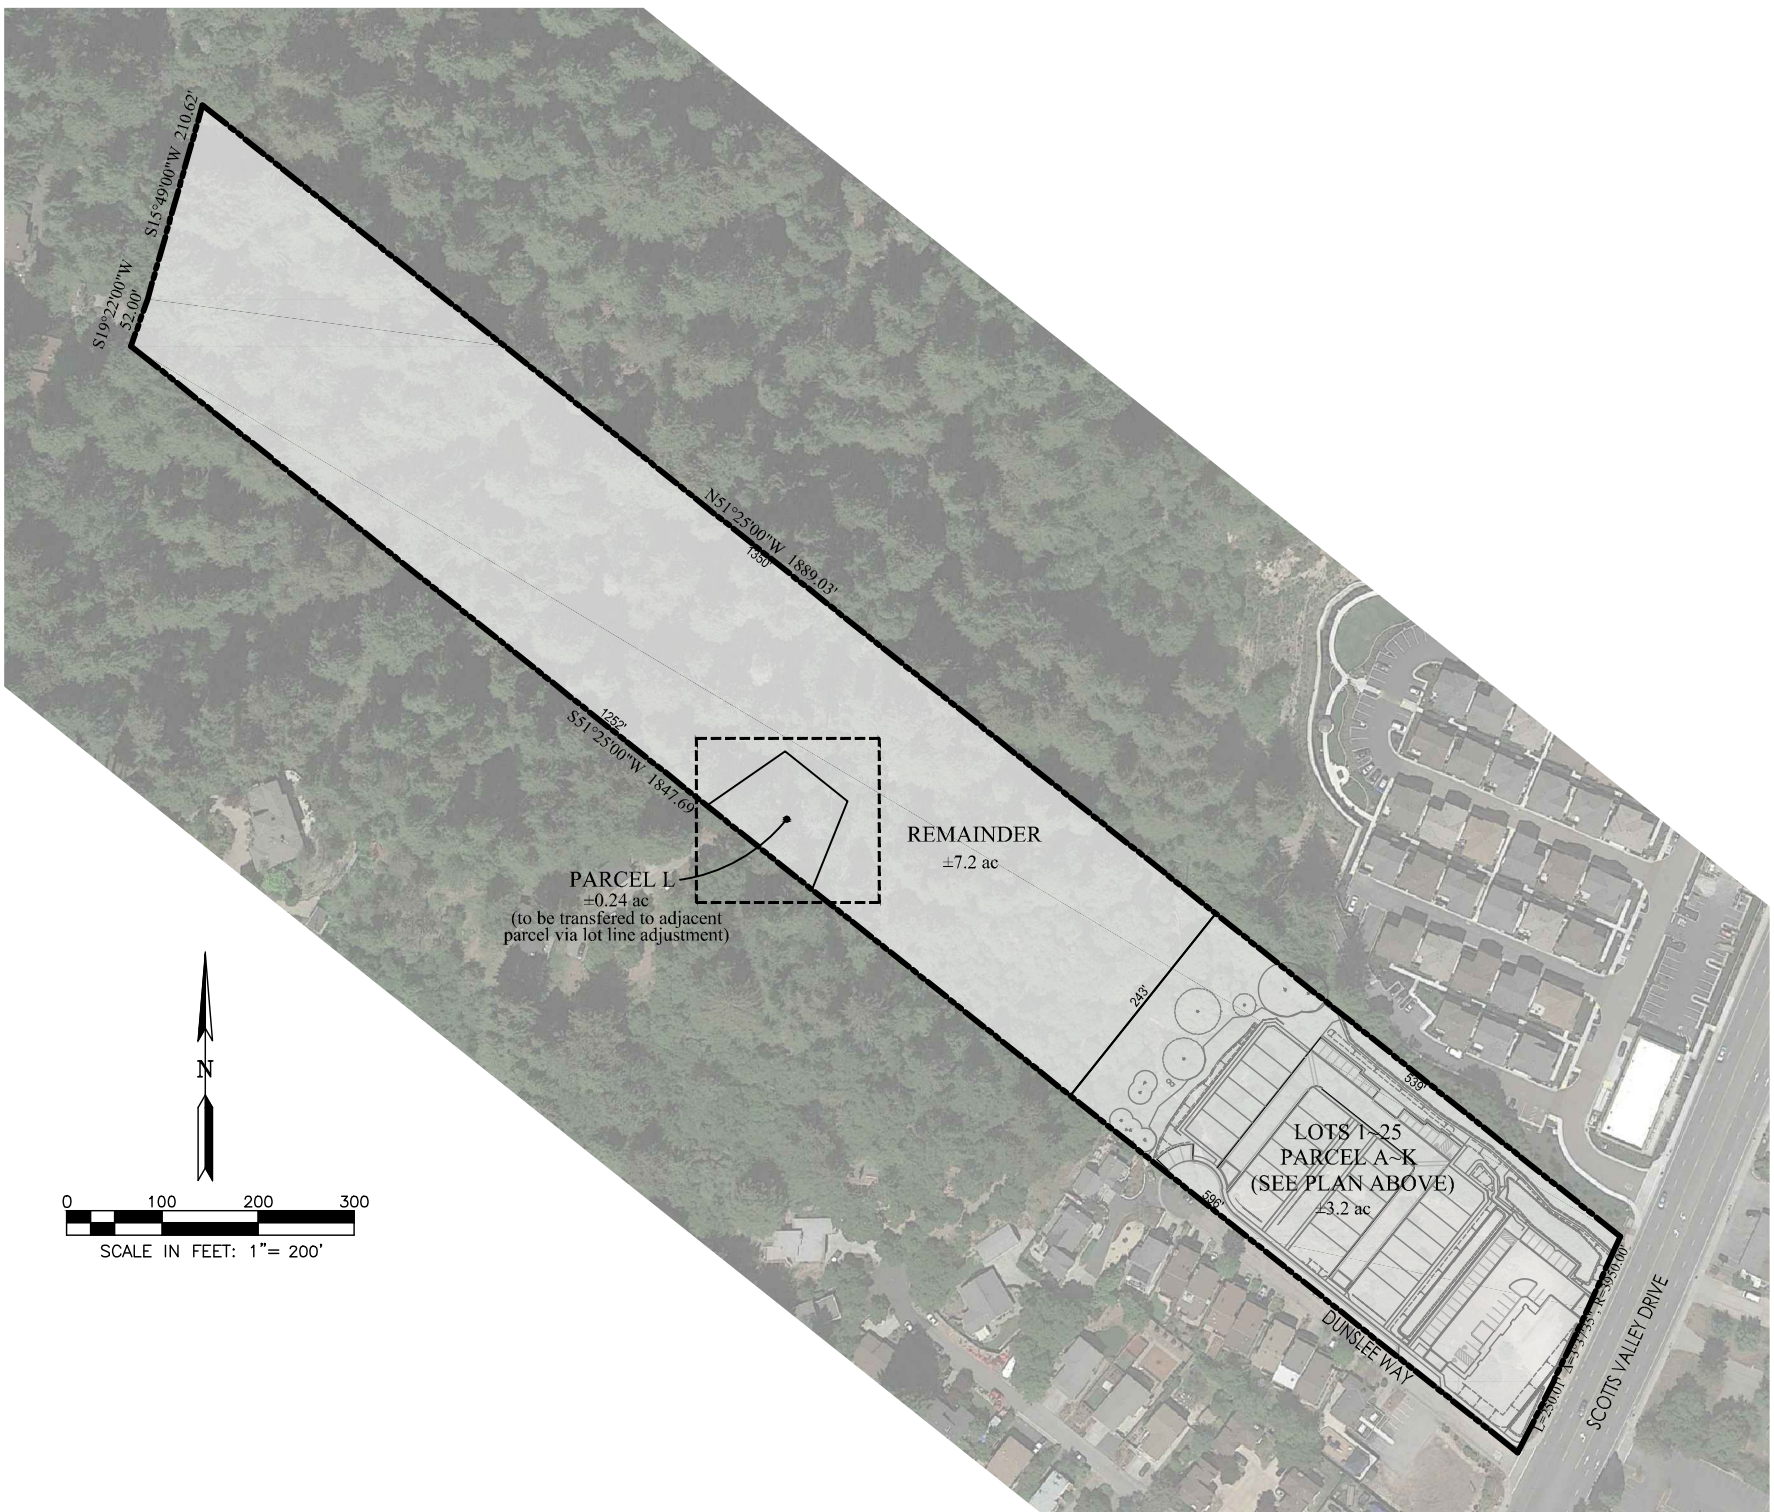

SUBJECT AREA
1"=40'

**LOT LINE ADJUSTMENT
EXHIBIT**

DUNSLEE WAY
SCOTT'S VALLEY, CALIFORNIA

SEPTEMBER 15, 2016
JOB NUMBER: 092037-1001

DUNSLEE WAY, LLC
777 North First Street, 5th Floor
San Jose, CA 95112

RJA
RUGGERI-JENSEN-AZAR
ENGINEERS ■ PLANNERS ■ SURVEYORS
8055 CAMINO ARROYO GILROY, CA 95020
PHONE: (408) 848-0300 FAX: (408) 848-0302